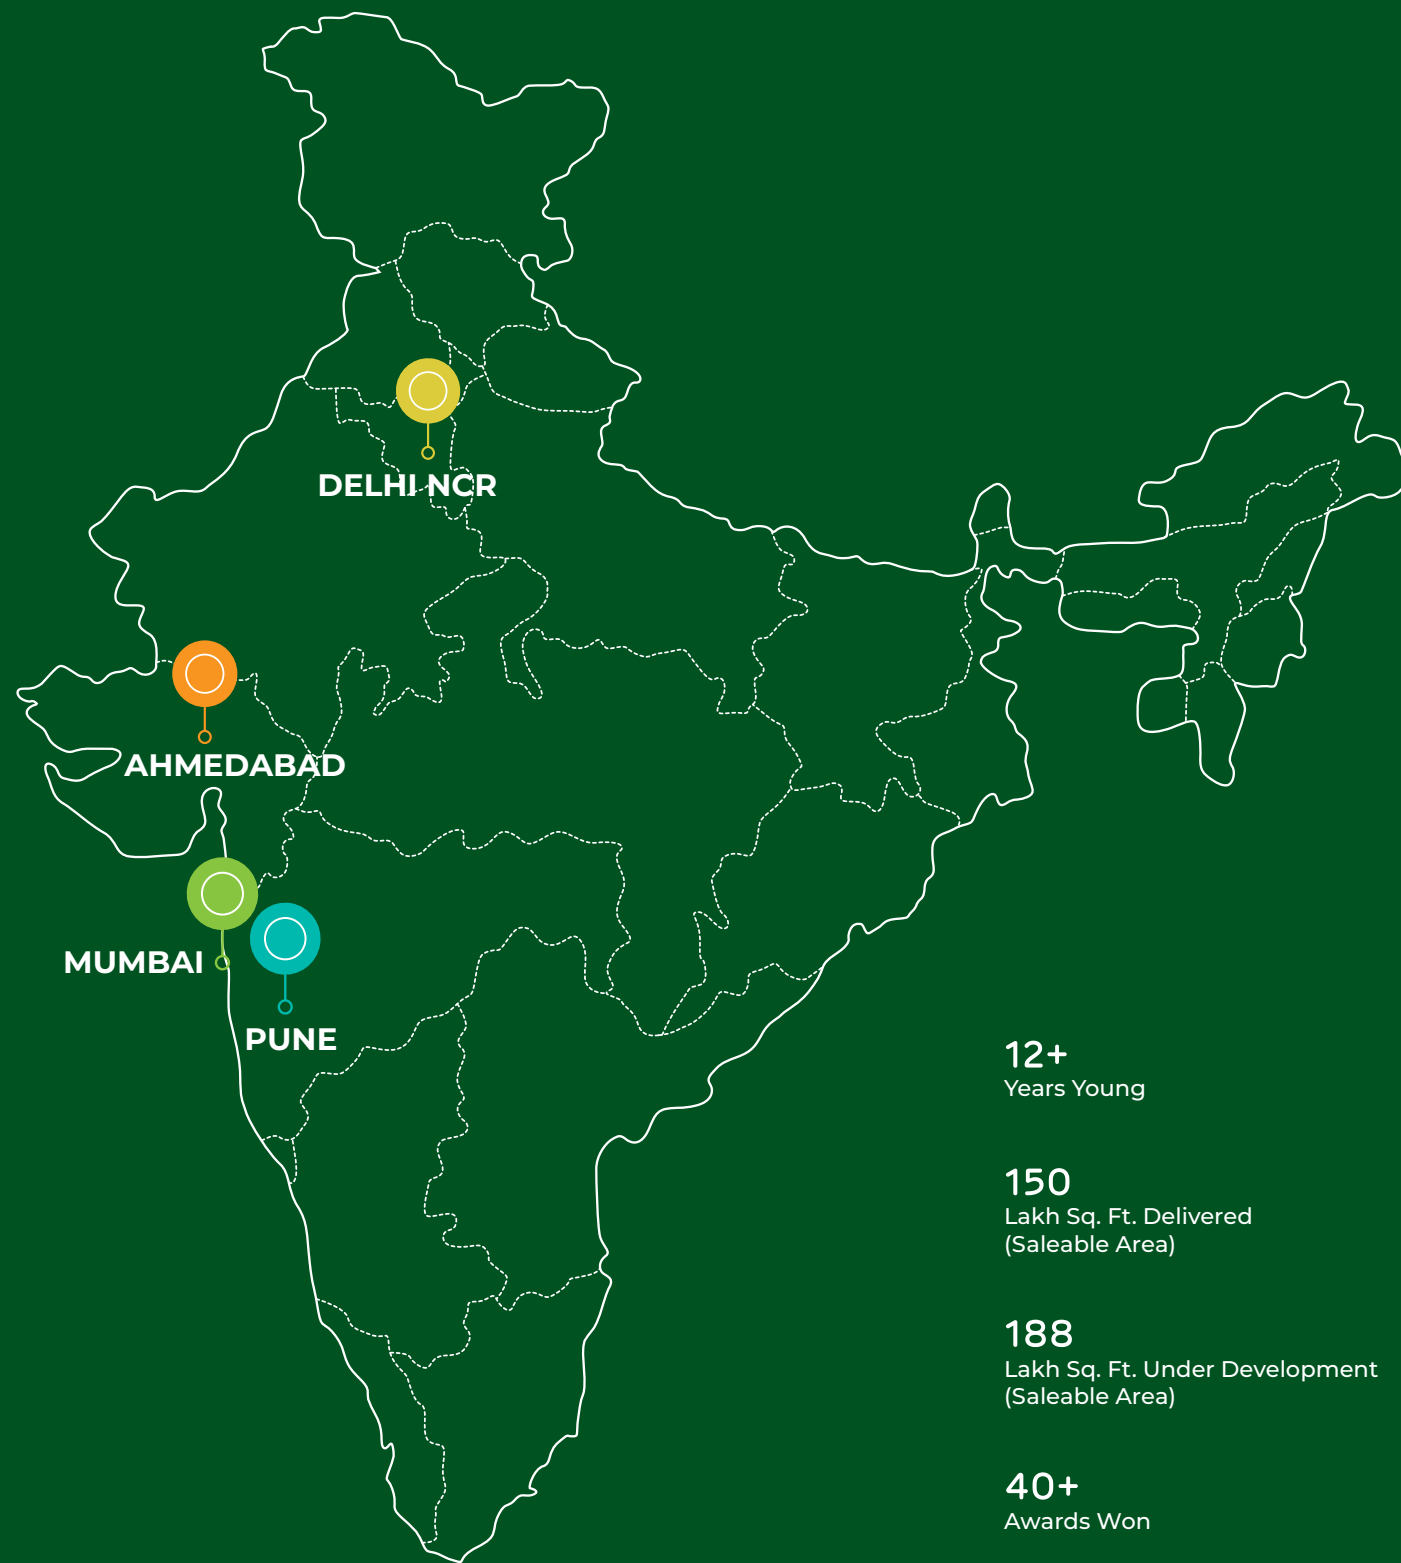

A LOCATION THAT **ADDS CONVENIENCE**

2 mins from Dwarka Expressway

25 mins from Indira Gandhi
International Airport

40 mins from HUDA City Centre
Metro Station

40 mins from Cyber City

Prestigious schools, hospitals, and
shopping avenues in close proximity

COME, **PLOT YOUR HAPPINESS.**

We invite you to explore the freedom to plan a future in a surrounding that elevates your lifestyle, amidst a secure and safe environment.

DELHI NCR

AHMEDABAD

MUMBAI

PUNE

12+
Years Young