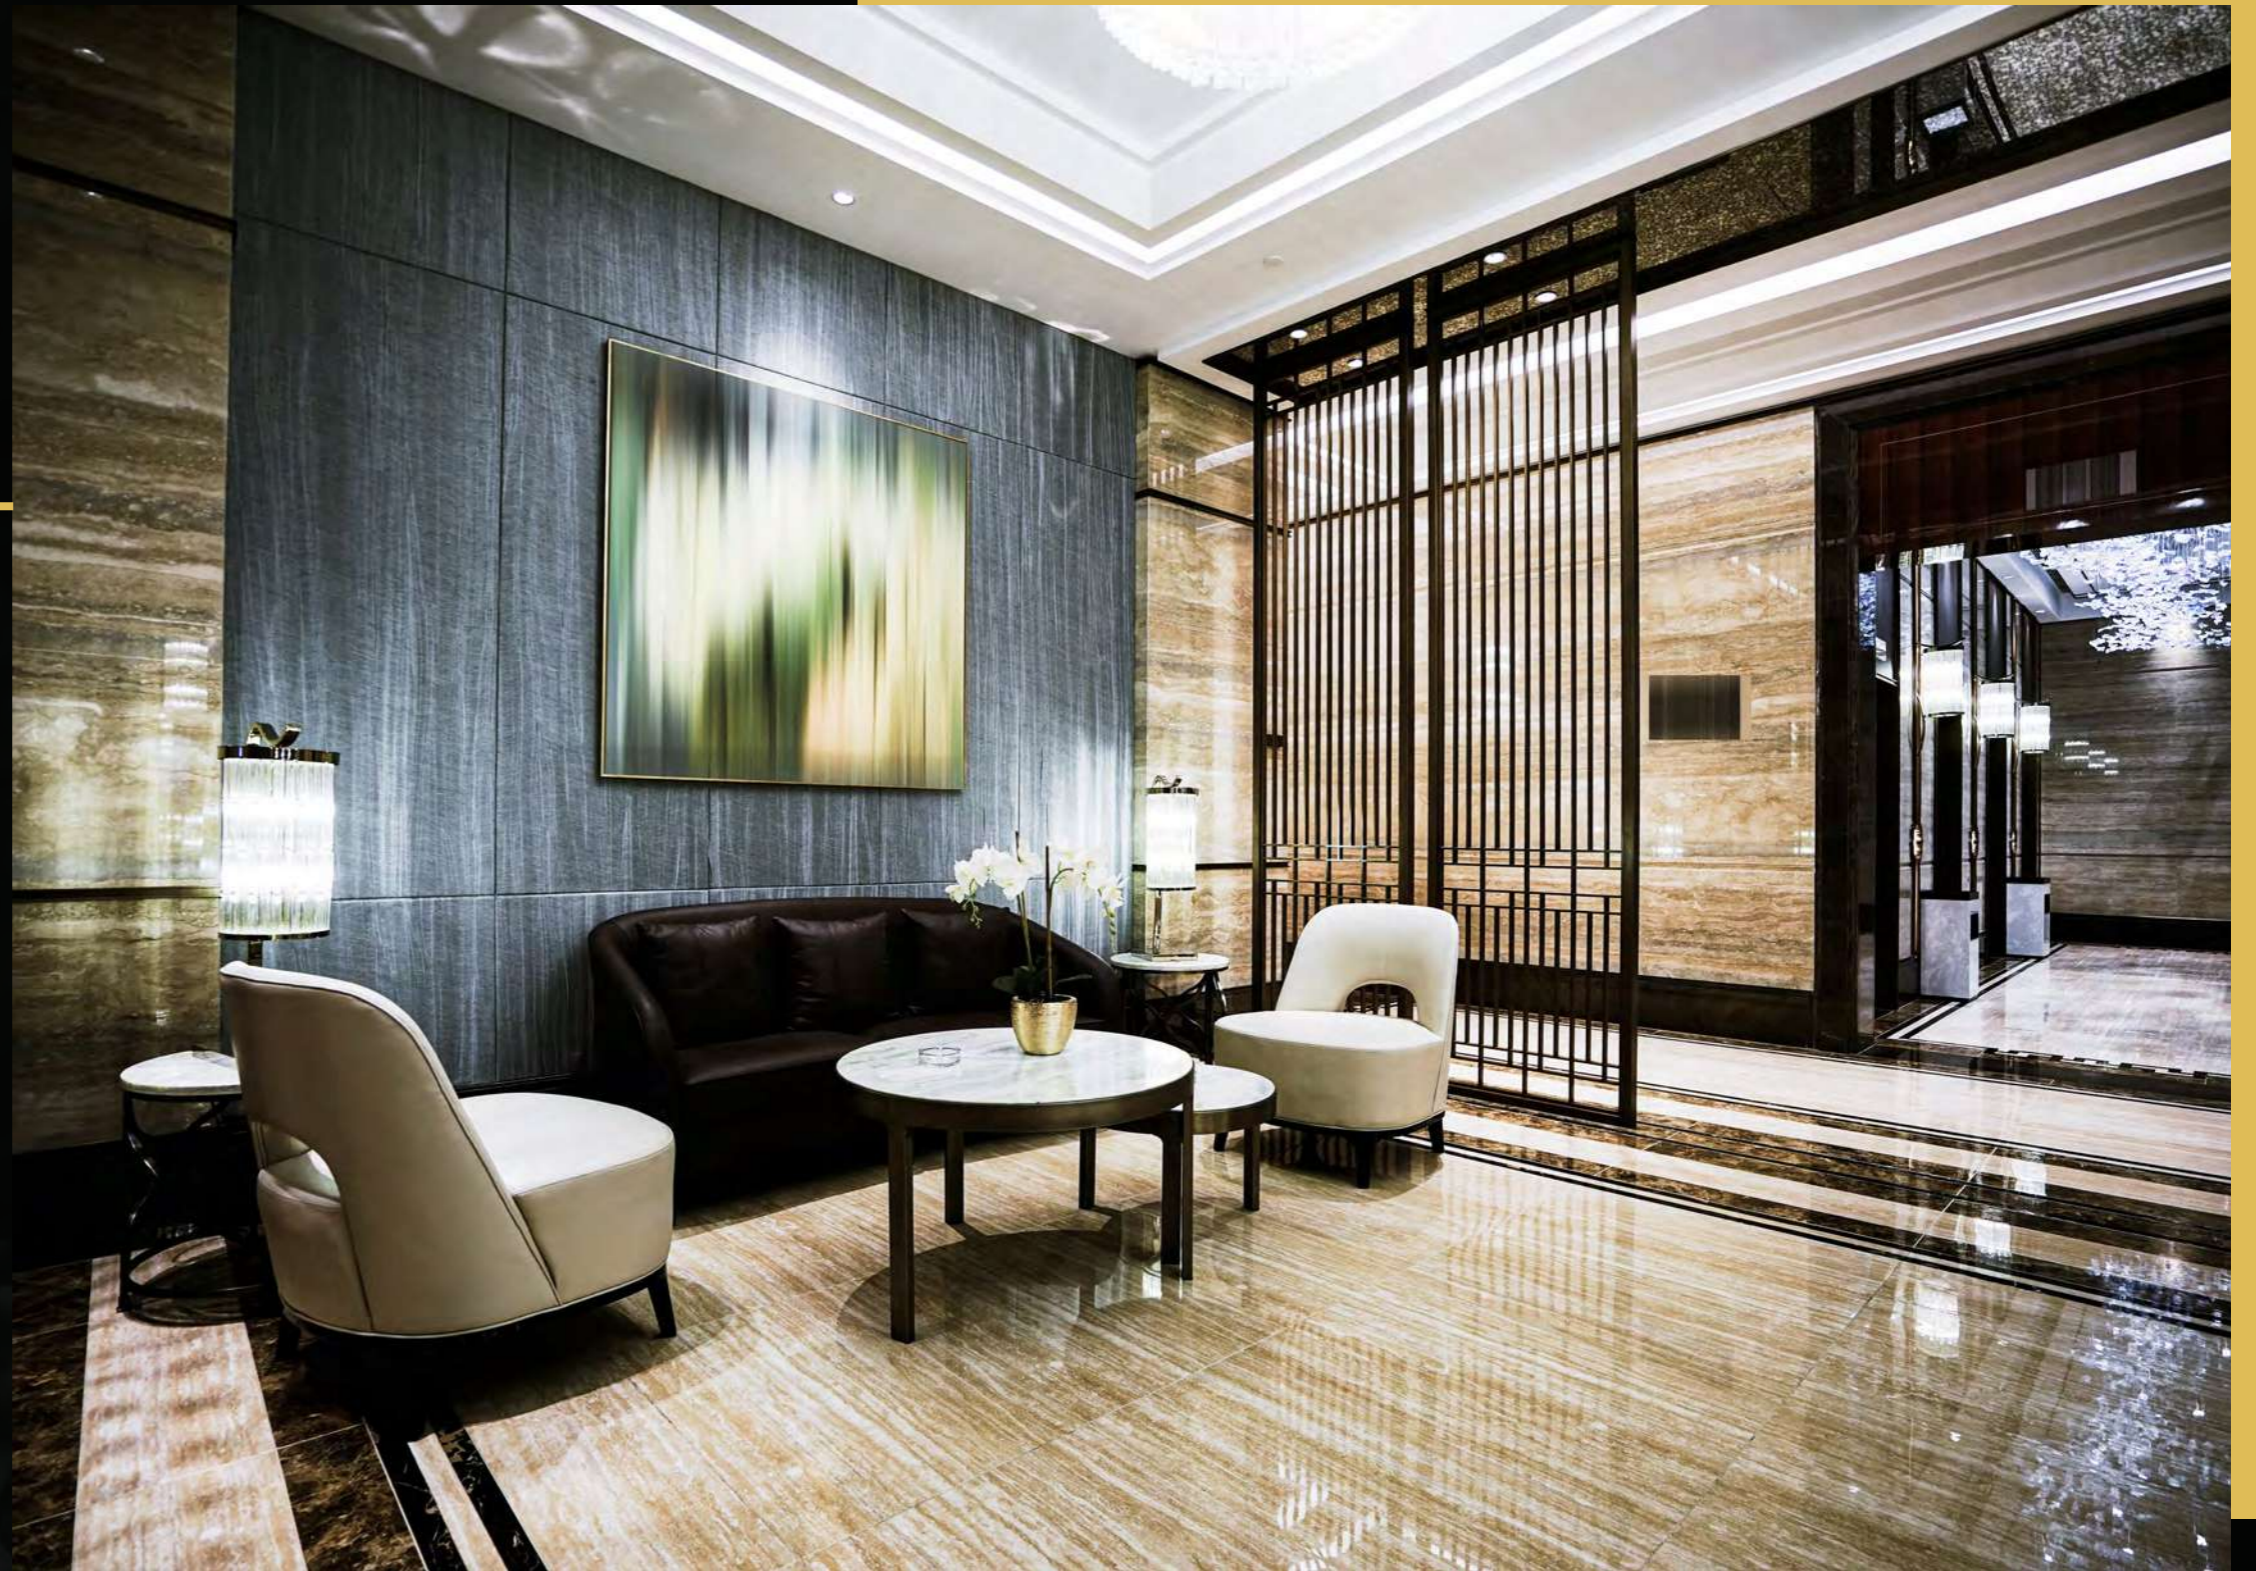

A LARGER THAN LIFE *entry* WITH BEAUTIFULLY
CRAFTED *Lobbies*

SPECTACULAR VIEWS

OF *Aravalis*
FROM SPACIOUS

Balconies

MULTIPLE
CLUBHOUSES
TO KEEP YOU *entertained*

101 AMENITIES TO CELEBRATE *Life*

A golfer in a white shirt, blue pants, and a blue cap is captured in the middle of a golf swing on a lush green course. The golfer is positioned in the center-right of the frame, with their back to the camera. The background features a serene landscape with a pond, a line of trees, and a clear sky. The text 'PLAY GOLF' is overlaid on the left side of the image, enclosed in a dotted yellow border.